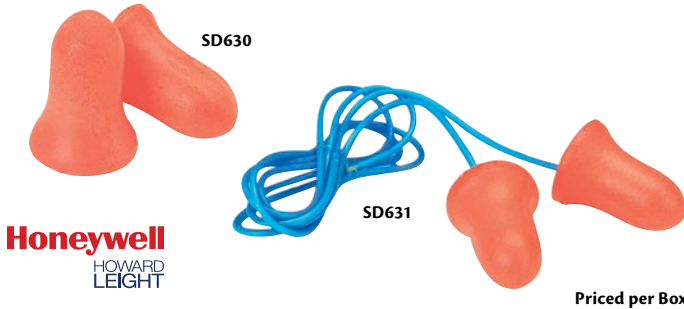

DISPOSABLE EARPLUGS

MAX® FOAM

- The world's most-used polyurethane foam earplug
- Bell shape delivers maximum in-ear comfort
- Contoured design easier to insert, resists tendency to back-out of ear canal
- Polyurethane foam enhances comfort, especially for long-term wear
- Smooth, soil-resistant skin prevents dirt build-up
- Attenuation tested in accordance with ANSI S3.19-1974
- NRR 33 dB, CSA Class AL

Honeywell
HOWARD LEIGHT

Priced per Box

Model No.	Mfg. No.	Description	Qty/Box (Pairs)	Price /Each
SD630	MAX-1	Uncorded	200	
SD631	MAX-30	Corded	100	

MATRIX™

- Patented no roll design makes insertion easy
- Smooth outer skin and reduced diameter provide long-term comfort
- Delivers instant protection - no need to wait for foam to expand
- Screens harmful noise out, but lets voice pass through
- NRR 29 dB, CSA Class AL

Honeywell
HOWARD LEIGHT

Priced per Box

Model No.	Mfg. No.	Description	Qty/Box (Pairs)	Price /Each
ORANGE				
SAK057	MTX-1-OR	Uncorded	200	

FIRMFIT™ SINGLE USE EARPLUGS

- Low pressure foam
- Exerts low expansion pressure on the ear canal
- Slow recovery rate gives you plenty of time to correctly insert in ear canal
- Distinct warning orange color makes compliance checks easy
- NRR 30 dB, CSA Class AL

- Vibrant colours make protection visible
- Self-adjusting polyurethane foam expands to fit virtually every wearer
- Contoured T-shape for easy insertion and wear
- Smooth, soil-resistant skin prevents dirt build-up
- Attenuation tested in accordance with ANSI S3.19-1974
- NRR 32 dB, CSA Class AL