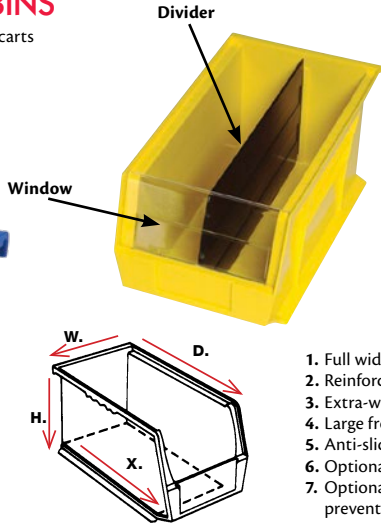

## KLETON STACK & HANG BINS

- Designed to hang from bin racks, panels, rails and carts
- Bins reduce and control inventories, shorten assembly times and minimize parts handling
- Reinforced ribs, on both sides, prevent bins from spreading under loads
- Front, back and side grips for easy handling
- Stackable

1. Full width hanger supports bins when suspended from louvered panels or rails
2. Reinforced rib design adds strength and prevents spreading when stacked
3. Extra-wide ledges for secure stacking and stability
4. Large front label slots ideal for larger bar code scanning and content identification
5. Anti-slide stop prevents stacked bins from shifting forward
6. Optional dividers increase storage options
7. Optional windows maximize storage capacity, prevent spillage and protect parts from dust and dirt

## DIVIDERS

- Maximizes flexibility, keeps contents organized
- Allows for the separation of contents in bins
- Installed in a back to front position

Model No.	Description	Dividers per Case	Price/Each
CB825	For 5-3/8" D x 3" H Bin	6	
CB826	For 7-3/8" D x 3" H Bin	6	
CB829	For 10-7/8" D x 5" H Bin	6	
CB830	For 10-3/4" D x 7" H Bin	6	
CB831	For 14-3/4" D x 7" H Bin	6	

## BIN BUDDY™ & TRI-DEX™ LABEL HOLDERS

- Clear self-adhesive backing adheres to any plastic or metal container
- Clear bar code compatible window protects label from dirt and moisture
- Tri-Dex™ label holders snap into bin slots protecting label or barcode
- Includes a set of laser/ink jet compatible labels, 25/pack
- Extra refill labels are also available, sold 50/pack