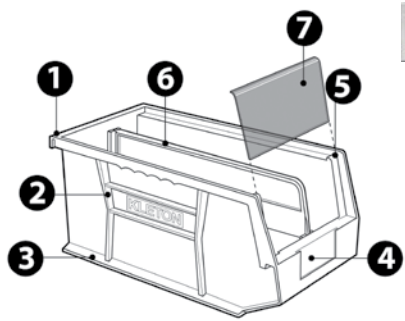

## KLETON STACK & HANG BINS

- Designed to hang from bin racks, panels, rails and carts
- Bins reduce and control inventories, shorten assembly times and minimize parts handling
- Reinforced ribs, on both sides, prevent bins from spreading under loads
- Front, back and side grips for easy handling
- Stackable

1. Full width hanger supports bins when suspended from louvered panels or rails
2. Reinforced rib design adds strength and prevents spreading when stacked
3. Extra-wide ledges for secure stacking and stability
4. Large front label slots ideal for larger bar code scanning and content identification
5. Anti-slide stop prevents stacked bins from shifting forward
6. Optional dividers increase storage options
7. Optional windows maximize storage capacity, prevent spillage and protect parts from dust and dirt

## DIVIDERS

- Maximizes flexibility, keeps contents organized
- Allows for the separation of contents in bins
- Installed in a back to front position

Model No.	Description	Dividers per Case	Price/Each
CB825	For 5-3/8" D x 3" H Bin	6	
CB826	For 7-3/8" D x 3" H Bin	6	
CB829	For 10-7/8" D x 5" H Bin	6	
CB830	For 10-3/4" D x 7" H Bin	6	
CB831	For 14-3/4" D x 7" H Bin	6	

## BIN BUDDY™ & TRI-DEX™ LABEL HOLDERS

- Clear self-adhesive backing adheres to any plastic or metal container
- Clear bar code compatible window protects label from dirt and moisture
- Tri-Dex™ label holders snap into bin slots protecting label or barcode
- Includes a set of laser/ink jet compatible labels, 25/pack
- Extra refill labels are also available, sold 50/pack