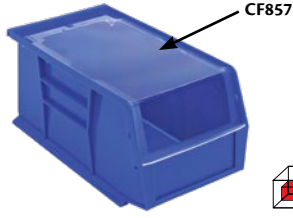

## BIN BUDDY™ & TRI-DEX™ LABEL HOLDERS

- Clear self-adhesive backing adheres to any plastic or metal container
- Clear bar code compatible window protects label from dirt and moisture
- Tri-Dex™ label holders snap into bin slots protecting label or barcode
- Includes a set of laser/ink jet compatible labels, 25/pack
- Extra refill labels are also available, sold 50/pack

## CLEAR WINDOWS

- Crystal styrene window front increases bin capacity
- Provides quick view on bin contents
- Snaps quickly into place

Model No.	Description	Windows per Case	Price/Each
CB814	5-1/2" W x 5" H	12	
CB815	11" W x 5" H	6	
CB818	8-1/4" W x 7" H	6	
CB819	16-1/2" W x 7" H	6	

## CLEAR COVER

- Provides high visibility and accessibility to bin contents
- Easy snap-in installation due to integrated hinge pins
- Clear covers protects from dust, dirt, and debris
- Can be used with dividers

Model No.	Description	Covers per Case	Price/Each
CF855	For 5-3/8" D x 4-1/8" W x 3" H Bin	24	
CF856	For 7-3/8" D x 4-1/8" W x 3" H Bin	24	
CF857	For 10-7/8" D x 5-1/2" W x 5" H Bin	12	
CF858	For 10-7/8" D x 11" W x 5" H Bin	6	
CF859	For 10-3/4" D x 8-1/4" W x 7" H Bin	6	
CF860	For 14-3/4" D x 8-1/4" W x 7" H Bin	12	