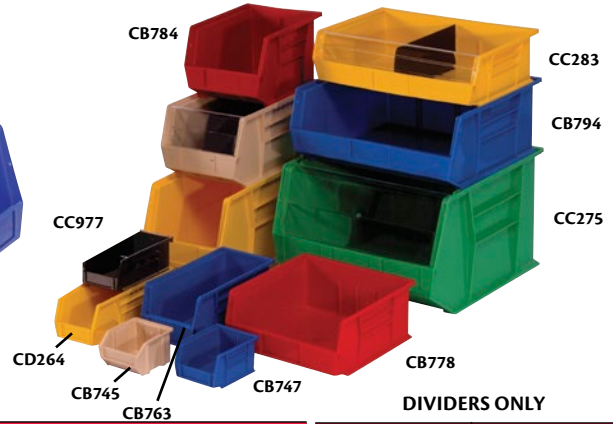

DIVIDERS ONLY

Color			Model No.			Mfg. No.	Outside Dim.			Qty /Case	Bin load Cap. lbs.	Price /Each	Depth Divider		Clear Window			
Black	Blue	Yellow	Red	Ivory	Green		W"	x	D"				x	H"	Model No.	Price /Each	Model No.	Price /Each
CC975	CB739	CB741	CB744	CB745	CC264	QUS 200	4 1/8	x	5	x	3	24	8	CB824	-	-		
CC976	CB747	CB750	CB751	CB753	CC265	QUS 210	4 1/8	x	5 3/8	x	3	24	10	CB825	-	-		
CC977	CB756	CB757	CB759	CB762	CC266	QUS 220	4 1/8	x	7 3/8	x	3	24	10	CB826	-	-		
CF376	CF377	CF378	CF379	CF380	CF381	QUS 221	6	x	9 1/4	x	5	12	20	CF501	CF560			
CD276	CD249	CD262	CD263	CD264	CD265	QUS 224	4 1/8	x	10 7/8	x	4	12	30	CD250	CD266			
CC978	CB763	CB765	CB766	CB768	CC267	QUS 230	5 1/2	x	10 7/8	x	5	12	30	CB829	CB814			
CC974	CC971	CC972	CC973	CC990	CC970	QUS 234	5 1/2	x	14 3/4	x	5	12	50	CC569	CB814			
CC980	CB775	CB777	CB778	CB780	CC269	QUS 235	11	x	10 7/8	x	5	6	50	CB829	CB815			
CC576	CB781	CB783	CB784	CB786	CC270	QUS 239	8 1/4	x	10 3/4	x	7	6	50	CB830	CB818			
CC577	CB787	CB789	CB790	CB792	CC271	QUS 240	8 1/4	x	14 3/4	x	7	12	60	CB831	CB818			
CF382	CF383	CF384	CF385	CF386	CF387	QUS 241	8 1/4	x	13 5/8	x	6	12	60	CF394	CF396			
CF388	CF389	CF390	CF391	CF392	CF393	QUS 242	8 1/4	x	13 5/8	x	8	12	60	CF395	CF397			
CC983	CC282	CC283	CC284	CC285	CC286	QUS 245	16 1/2	x	10 7/8	x	5	6	60	CC297	CC300			
CC578	CB794	CB795	CB796	CB797	CC272	QUS 250	16 1/2	x	14 3/4	x	7	6	75	CB831	CB819			
CC579	CB798	CB800	CB801	CB802	CC273	QUS 255	11	x	16	x	8	4	75	CB833	CB820			
CC580	CB803	CB804	CB806	CB807	CC274	QUS 260	11	x	18	x	10	4	75	CB834	CB821			
CC581	CC287	CC288	CC289	CC290	CC291	QUS 265	8 1/4	x	18	x	9	6	60	CC298	CC301			
CC582	CB808	CB809	CB810	CB811	CC275	QUS 270	16 1/2	x	18	x	11	3	75	CB835	CB822			
CD674	CD669	CD670	CD671	CD673	CD672	QUS 275MOB*	16 1/2	x	18	x	14	3	-	CB835	CB822			

* Mobile unit

OPEN HOPPER STORAGE SHELF UNITS

QUS 239 SERIES

- 28 QUS 239 Series bins
- 11" L x 8 1/4" W x 7" H
- 8 heavy-duty grey enamel shelves
- Dimensions: 36" W x 12" D x 76" H
- Capacity: 630 lbs. per shelf
- Shipped knocked down